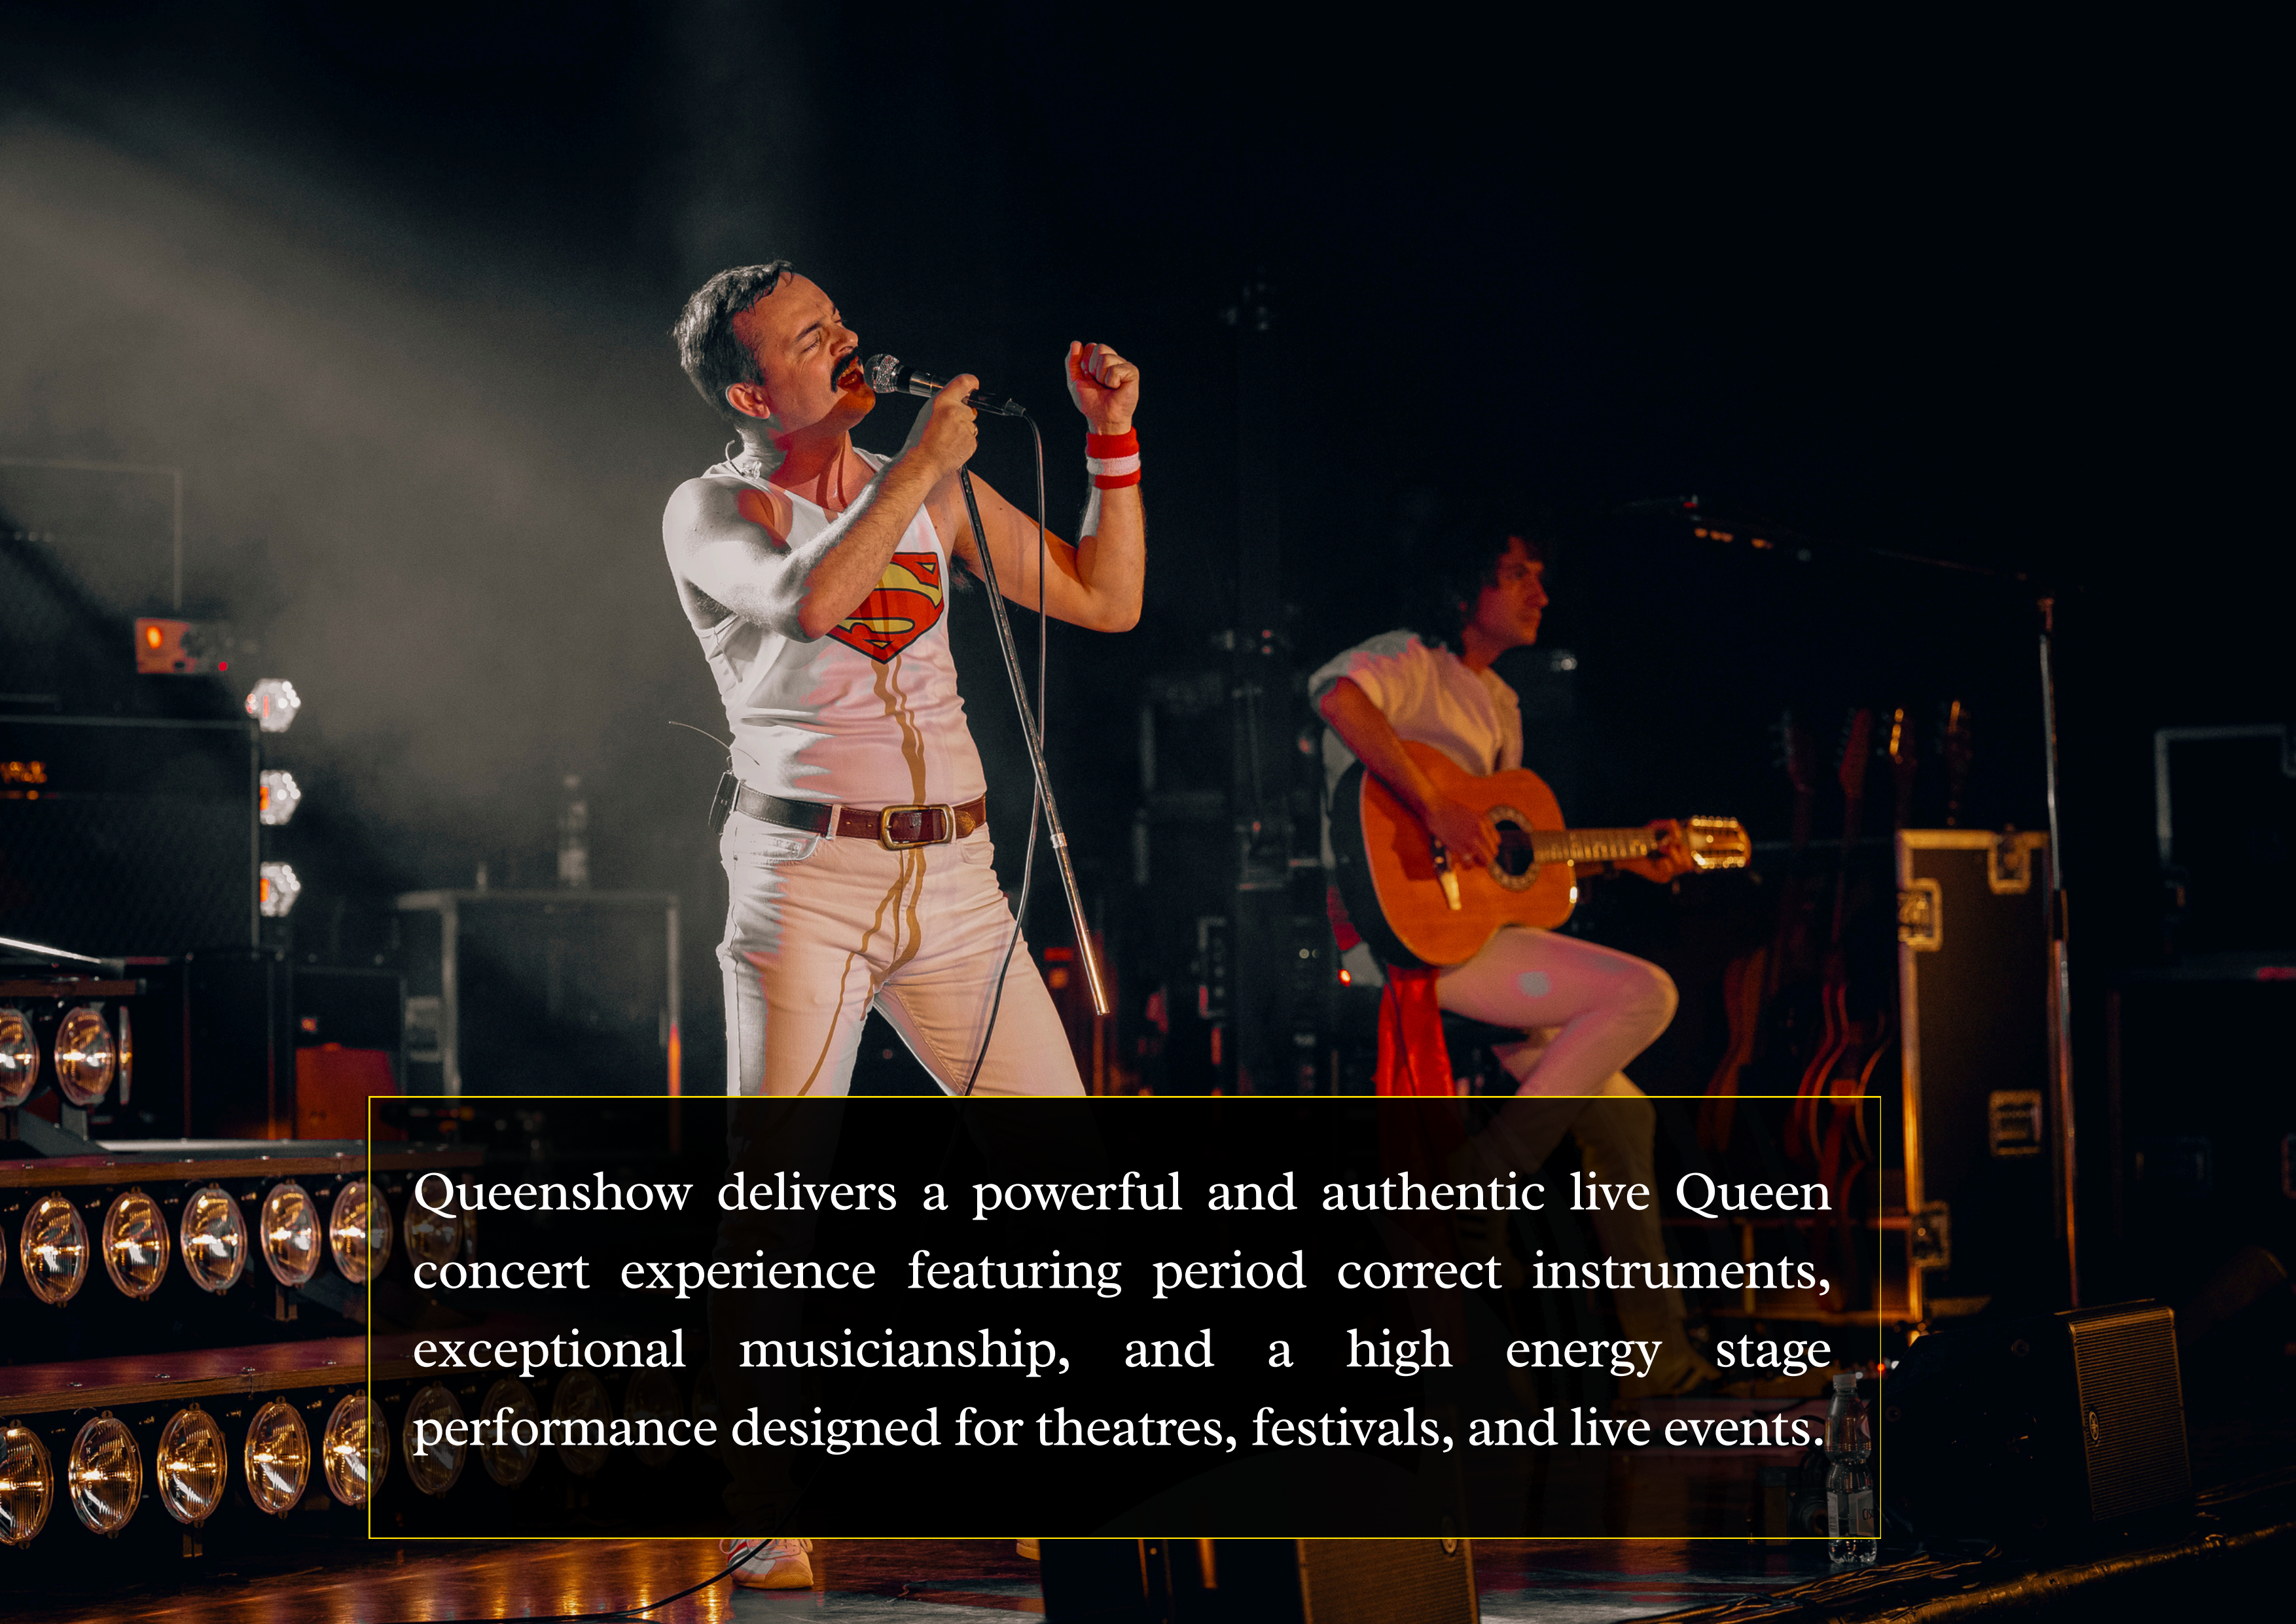

QUEEN SHOW

THE ULTIMATE LIVE
QUEEN EXPERIENCE

Queenshow delivers a powerful and authentic live Queen concert experience featuring period correct instruments, exceptional musicianship, and a high energy stage performance designed for theatres, festivals, and live events.

BIO

Queenshow is an internationally touring Queen tribute band known for its extraordinary attention to musical authenticity, live energy, and professional production quality. The show celebrates the timeless music of Queen through a performance that captures the atmosphere, emotion, and sonic detail of the legendary band's live concerts.

With powerful vocals, precise instrumentation, and commanding stage presence, Queenshow creates an immersive concert experience that resonates with audiences of all generations. The band performs the most iconic songs of Queen while recreating the distinctive sound and musical character that defined the original performances.

250+ CONCERTS PERFORMED

5 COUNTRIES ON TOUR

100K+ CONCERTGOERS

THE LIVE EXPERIENCE

Queenshow performances are built around energy, audience interaction, and musical excellence. The show captures the spirit of Queen's legendary live performances while maintaining a modern concert level production.